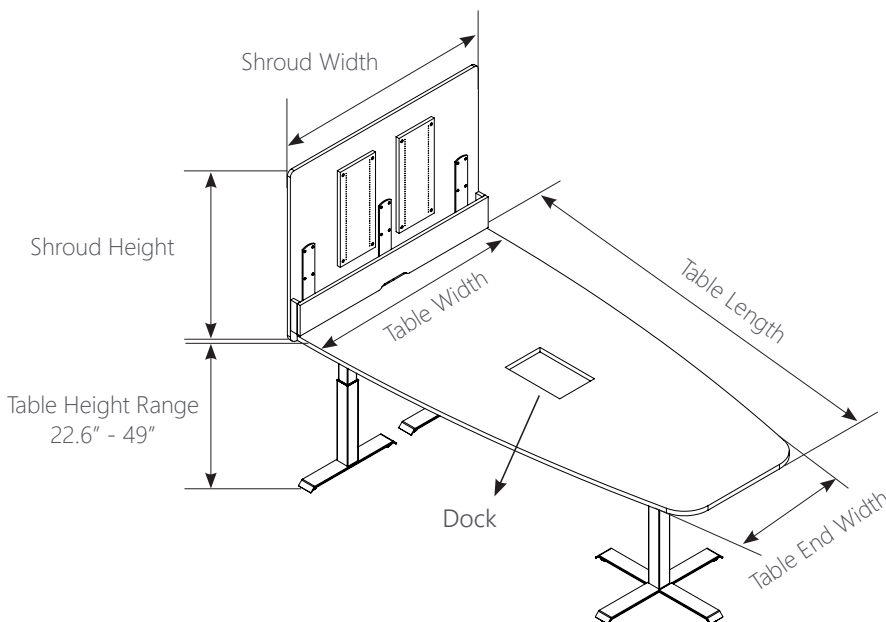

Video Conferencing (VC) Monitor Mounting Shroud provides a flexible range of mountable table top sizes, and hides all wires and hardware, directing them under the table to cable management.

The upCentric Video Conferencing Tables are designed to match other upCentric tables and desks, providing a cohesive look and feel throughout the working environment.

## Gyro Sensor - Anti-Collision Solution

All upCentric height adjustable tables include a patented Gyro sensor anti-collision system for enhanced safety and reduced injuries and damage to property.

## Pre-settable Memory Positions - One-Touch Adjustment

Moving the table is intuitive with the easy-to-use up/down control and four settable memory positions. Simply press the button with preset position and the table will automatically adjust to your desired position.

### Table

- Tapered work surface design
- Size range: 42"W x 60"L x 30"E.W. - 60"W x 168"L x 36"E.W.
- Height range: 22.6" - 49"  
Screen and camera shroud travel with table
- Weight capacity: 265 - 210 lbs
- 1" High Pressure Laminate (HPL) tabletop finish, available in Black, White, or Light Gray
- Frame is available in Silver or Black
- Box grommet holes can be cut at no charge
- Various power and wire management accessories are available