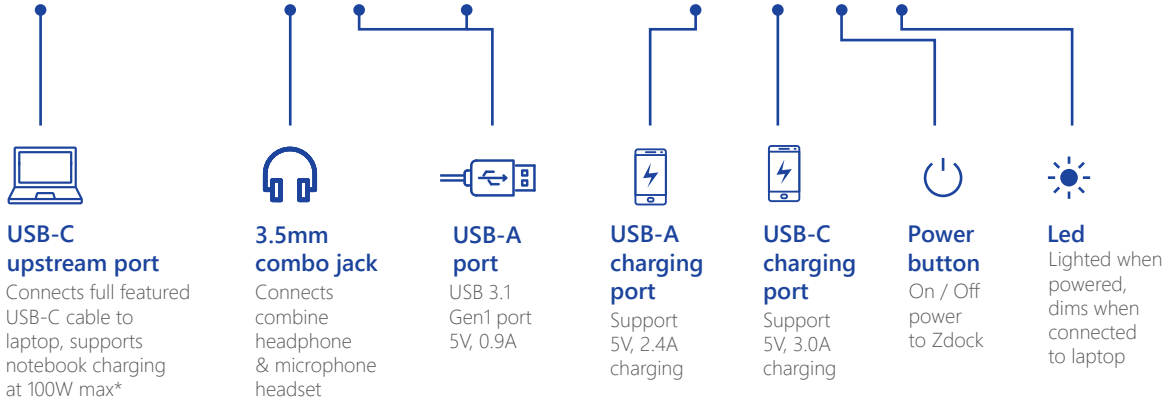

# Zdock

Easily retrofits  
at any time  
and available  
as a standalone

Type-C, backwards compatible with USB  
3.0 is perfect for transitioning from USB  
3.0 to Type-C in agile work environments

**Ethernet connector**

Connects LAN cable to wall socket

130mm

**Kensington slot**

Anti-theft provision for secure cable lock

**DC in**

21V, 180W DC supply

**USB-A port**

USB 3.1 Gen1 port 5V, 0.9A

**Display port 2x**

Displayport 1.2 / DP++ (supports 2x 4k 60Hz monitor)

260mm

38mm

\* Important: Only use USB-C cable provided with unit, other cables may void product warranty.

# Zdock

USB port (upstream)	USB-C full feature with 100W PD charging Support PD2.0 version 1.2
USB port (downstream)	2x USB-A 3.1 Gen1 (5V, 0.9A max)
USB charging ports (no data)	USB-C (5V, 3.0A max) USB-A (5V, 2.4A max)
Microphone / headphone	TRRS 3.5mm combo jack for Apple / Samsung type
Video output	2x DP++ (dual mode DP1.2) Support: 5k - 5120x2880p60 (only 1 video connection) 4k - 3840x2160p60, 4096x2160p60 2k - 2560x1600p60, 2560x1440p60 1k - 1920x1080p60
Network	Gigabit ethernet Transfer rate 10Mbit / 100Mbit / 1Gbit
Back USB port (downstream)	3x USB-A 3.1 Gen1 (5V, 0.9A)
Operating system	Windows 7 and above Apple OS X version 10.8.3 and above
Temperature	Operating: 0°C to 40°C Non operating: -20°C to 60°C
Relative Humidity	Operating: 10% to 80% (non-condensing 5 to 35°C) Non operating: 5% to 90% (non-condensing -20 to 60°C)
Altitude	Operating: sea level to 5000m Non operating: 5000m
Compliance	Designed to meet RoHS and WEEE directives
Weight	2kg box packed
AC power adapter	Input voltage: 90–264V (47–63Hz) Output voltage: 20V (+/- 5%), 7.5A, 150W Efficiency: meets US DoE VI Mainscord: Mickey Mouse (IEC60320-C5), 1.8m
Accessories	1x USB-C full feature cable, 1.0m with USB-C to USB-A adapter