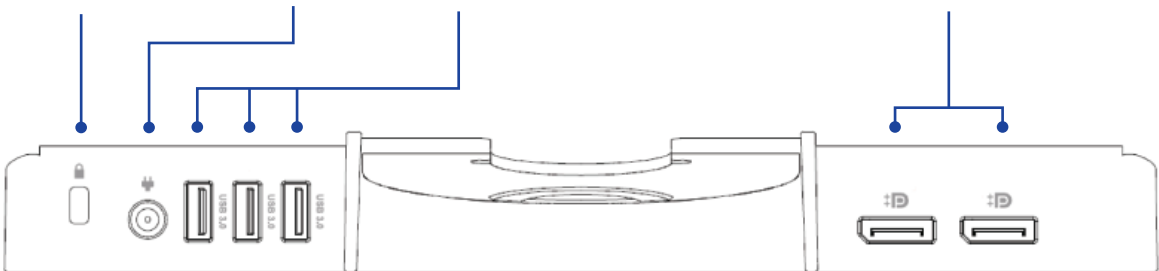

# Zdock

Easily retrofits  
at any time  
and available  
as a standalone

Type-C, backwards compatible with USB  
3.0 is perfect for transitioning from USB  
3.0 to Type-C in agile work environments

**Ethernet connector**

Connects LAN cable to wall socket

130mm

**Kensington slot**

Anti-theft provision for secure cable lock

**DC in**

21V, 180W DC supply

**USB-A port**

USB 3.1 Gen1 port 5V, 0.9A

**Display port 2x**

Displayport 1.2 / DP++ (supports 2x 4k 60Hz monitor)

260mm

38mm

\* Important: Only use USB-C cable provided with unit, other cables may void product warranty.

# Zdock

USB port (upstream)	USB-C full feature with 100W PD charging Support PD2.0 version 1.2
USB port (downstream)	2x USB-A 3.1 Gen1 (5V, 0.9A max)
USB charging ports (no data)	USB-C (5V, 3.0A max) USB-A (5V, 2.4A max)
Microphone / headphone	TRRS 3.5mm combo jack for Apple / Samsung type
Video output	2x DP++ (dual mode DP1.2) Support: 5k - 5120x2880p60 (only 1 video connection) 4k - 3840x2160p60, 4096x2160p60 2k - 2560x1600p60, 2560x1440p60 1k - 1920x1080p60
Network	Gigabit ethernet Transfer rate 10Mbit / 100Mbit / 1Gbit
Back USB port (downstream)	3x USB-A 3.1 Gen1 (5V, 0.9A)
Operating system	Windows 7 and above Apple OS X version 10.8.3 and above
Temperature	Operating: 0°C to 40°C Non operating: -20°C to 60°C
Relative Humidity	Operating: 10% to 80% (non-condensing 5 to 35°C) Non operating: 5% to 90% (non-condensing -20 to 60°C)
Altitude	Operating: sea level to 5000m Non operating: 5000m
Compliance	Designed to meet RoHS and WEEE directives
Weight	2kg box packed
AC power adapter	Input voltage: 90–264V (47–63Hz) Output voltage: 20V (+/- 5%), 7.5A, 150W Efficiency: meets US DoE VI Mainscord: Mickey Mouse (IEC60320-C5), 1.8m
Accessories	1x USB-C full feature cable, 1.0m with USB-C to USB-A adapter