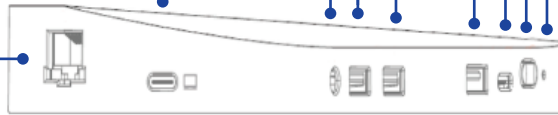

# Zdock

Easily retrofits  
at any time  
and available  
as a standalone

Type-C, backwards compatible with USB  
3.0 is perfect for transitioning from USB  
3.0 to Type-C in agile work environments

**Ethernet connector**

Connects LAN cable to wall socket

130mm

**Kensington slot**

Anti-theft provision for secure cable lock

**DC in**

21V, 180W DC supply

**USB-A port**

USB 3.1 Gen1 port 5V, 0.9A

**Display port 2x**

Displayport 1.2 / DP++ (supports 2x 4k 60Hz monitor)

260mm

38mm

\* Important: Only use USB-C cable provided with unit, other cables may void product warranty.