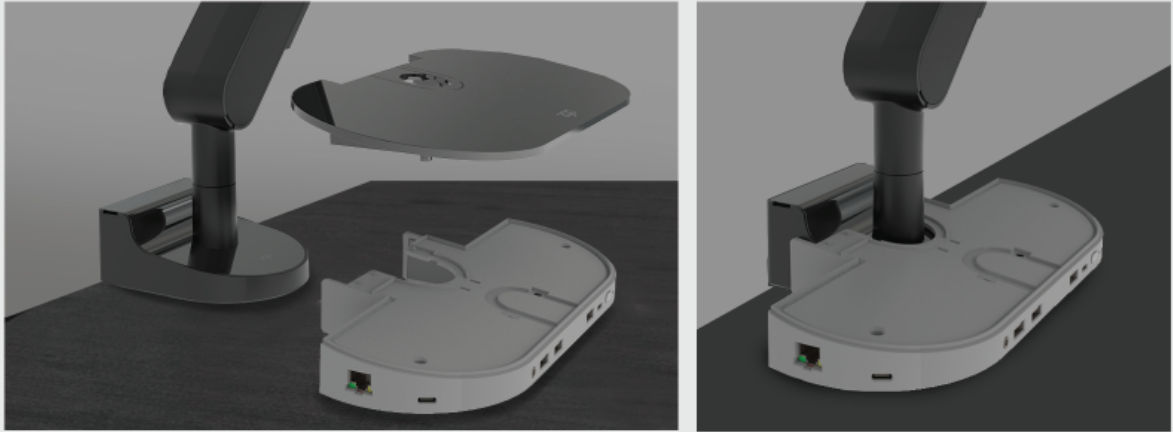

# Zdock

Easily retrofits  
at any time  
and available  
as a standalone

Type-C, backwards compatible with USB  
3.0 is perfect for transitioning from USB  
3.0 to Type-C in agile work environments

**Ethernet connector**

Connects LAN cable to wall socket

130mm

**Kensington slot**

Anti-theft provision for secure cable lock

**DC in**

21V, 180W DC supply

**USB-A port**

USB 3.1 Gen1 port 5V, 0.9A

**Display port 2x**

Displayport 1.2 / DP++ (supports 2x 4k 60Hz monitor)

260mm

38mm

\* Important: Only use USB-C cable provided with unit, other cables may void product warranty.

# Zdock

USB port (upstream)	USB-C full feature with 100W PD charging Support PD2.0 version 1.2
USB port (downstream)	2x USB-A 3.1 Gen1 (5V, 0.9A max)
USB charging ports (no data)	USB-C (5V, 3.0A max) USB-A (5V, 2.4A max)
Microphone / headphone	TRRS 3.5mm combo jack for Apple / Samsung type
Video output	2x DP++ (dual mode DP1.2) Support: 5k - 5120x2880p60 (only 1 video connection) 4k - 3840x2160p60, 4096x2160p60 2k - 2560x1600p60, 2560x1440p60 1k - 1920x1080p60
Network	Gigabit ethernet Transfer rate 10Mbit / 100Mbit / 1Gbit
Back USB port (downstream)	3x USB-A 3.1 Gen1 (5V, 0.9A)
Operating system	Windows 7 and above Apple OS X version 10.8.3 and above
Temperature	Operating: 0°C to 40°C Non operating: -20°C to 60°C
Relative Humidity	Operating: 10% to 80% (non-condensing 5 to 35°C) Non operating: 5% to 90% (non-condensing -20 to 60°C)
Altitude	Operating: sea level to 5000m Non operating: 5000m
Compliance	Designed to meet RoHS and WEEE directives
Weight	2kg box packed
AC power adapter	Input voltage: 90–264V (47–63Hz) Output voltage: 20V (+/- 5%), 7.5A, 150W Efficiency: meets US DoE VI Mainscord: Mickey Mouse (IEC60320-C5), 1.8m
Accessories	1x USB-C full feature cable, 1.0m with USB-C to USB-A adapter